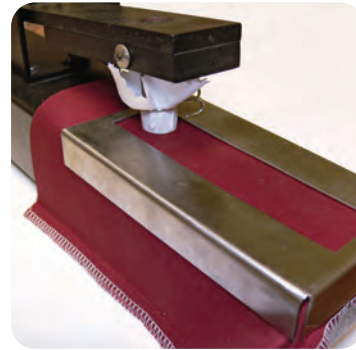

A Crockmeter is used for testing the transference of color from the surface of one material to another by either wet or dry rubbing.