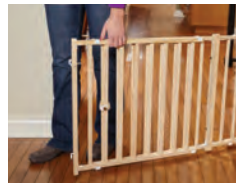

## Extra Wide Pet Gate

24" Tall, Expands to fit openings 50.25-94" Wide

**Strong and durable** wood baluster construction.

**Secure** hardware mounts gate to wall.

**Conveniently** installs in minutes and removes easily as needed.