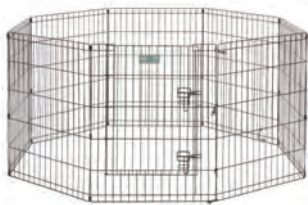

Black E-Coat Finish with Door
550-24DR, 552-30DR, 554-36DR, 556-42DR, 558-48DR