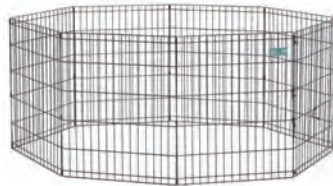

Black E-Coat Finish (No Door)
550-18, 550-24, 552-30, 554-36, 556-42, 558-48