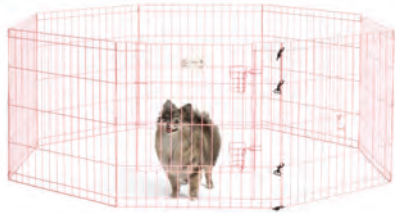

# Exercise Pens with Door

524DRBL

8 Connected Panels with Door  
Each Panel is 24" Wide

524DRPK

**Safe & Secure**  
Slide-Bolt Door Latch with  
Patented Paw Block™

**Large Door Opening**  
Allows Convenient Step-Through  
Access for People and Pets