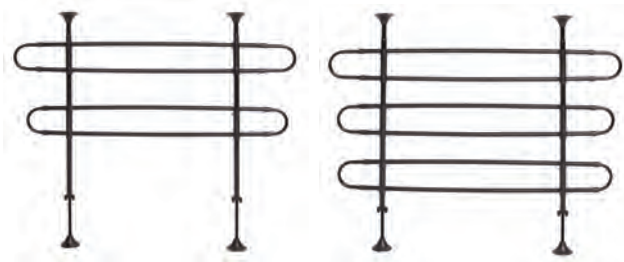

Model 10
4-Bar Configuration

Model 11
6-Bar Configuration

Tubular

- Installs in Just Minutes
- Fits SUV's, Minivans & Wagons
- Black Non-Reflective Tubular Construction Eliminates Blind Spots
- Unique Design Allows for Horizontal and Vertical Adjustment
- Soft Brace Pads Protect Interior