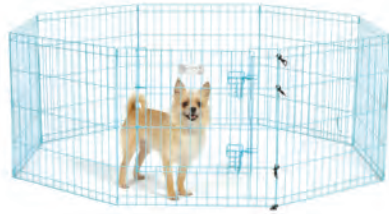

Exercise Pens with Door

524DRBL

8 Connected Panels with Door
Each Panel is 24" Wide