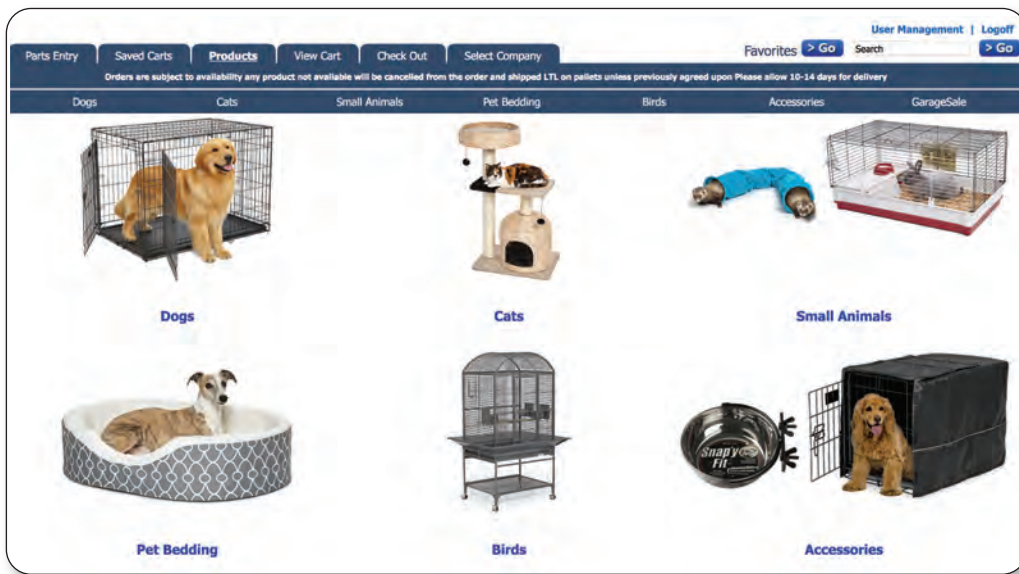

## Online Ordering System

This system provides MidWest Homes for Pets' business partners the ability to view and purchase products, and track orders and shipments - securely, conveniently, and efficiently.

### 2 **Log in and build your cart using the store.**

Search for products by category: dog, cat, small animal, pet bedding, etc. Each click guides you through our product lines until you find the specific item, part number, and size you are seeking.