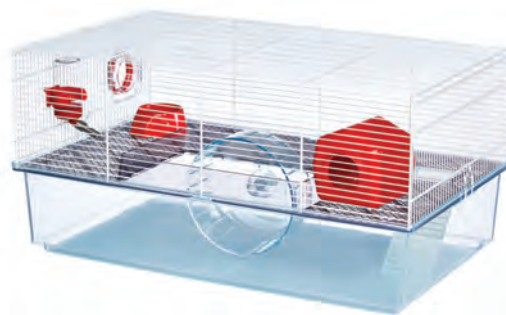

Model 100-BY  
23.4 L x 14.4 W x 11.8 H in  
59.6 L x 36.3 W x 29.7 H cm

Convenient  
Top Door Access

Easy to  
Set-up and Clean

Deep  
Clear-View Base

More Room to  
Explore & Play!