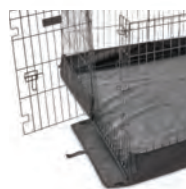

Door Panel Allows Easy Access to Pet