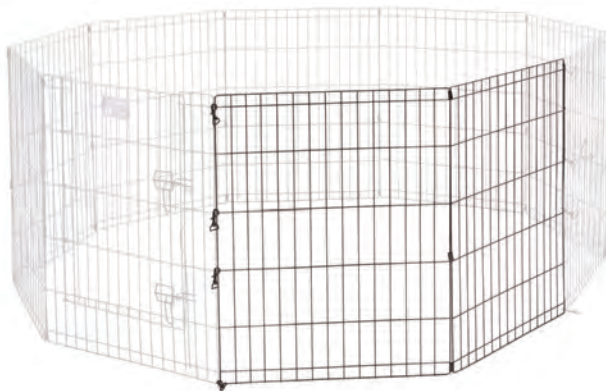

Exercise Pen Add-On Panels

Models 550-24ADD, 550-30ADD, 550-36ADD, 550-42ADD, 550-48ADD

Two 24" Connected Panels
Attaches to Your Existing Exercise Pen

Creates More Play Area for Your Pet
Adds an Additional Four Square Feet

Works with All MidWest Exercise Pens
Available in 5 Heights