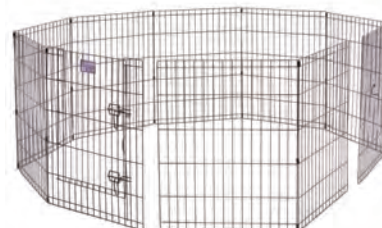

Easy to Add-On
Includes 4 Thumb Snaps