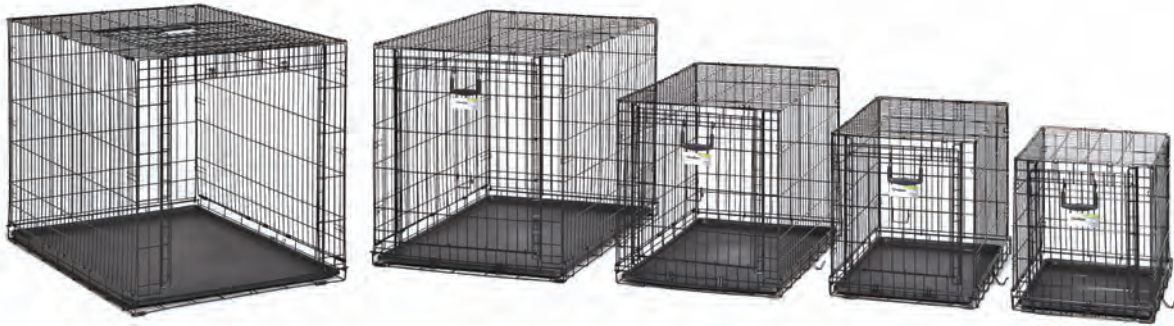

**Carrying Handle**  
 For Pets on the Go

**Safe & Secure**  
 Slide-Bolt Door Latch with Locking Tip and Patented **Paw Block™**

**Two Doors** for Easy Access to Pet and Versatile Placement in Your Home

# Ovation® Single Door Crates with Up & Away Door

Models 1948, 1942, 1936, 1930, 1924

- ▶ **Up & Away Door** Conveniently Slides & Stows Overhead  
Eliminating Need for Additional Space Required for Swing-Out Hinged Door
- ▶ **Easy Glide Wire Channel-Track Door System** Adds Strength  
Provides Maximum Security
- ▶ **Easily Sets Up & Folds Down** in Seconds  
Includes Divider Panel, Plastic Pan, Carrying Handles, and Surface Protective Rubber Feet