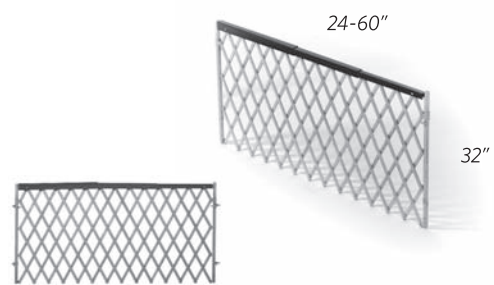

Wire Mesh Design  
29-50" wide x 44" high

- Strong & Durable Wood & Wire Mesh Construction
- Safe & Secure Pressure Locking Bar
- Portable, Easy to Install No Assembly Required

Also Available in  
29-50" wide x 32" high  
26-41.5" wide x 24" high

Tri-Lingual  
Carton Graphics

Keeps Pets in a Good Place .

**Wood Pet Gates** *All UPS Shippable*

## 2924WEW

Expands : 53-96" wide x 24" high  
 135-244 wide x 61 cm high  
 Baluster Spacing : 2" i.d.  
 5 cm i.d.  
 Weight : 7.25 lbs (9.25 w/carton)  
 3.3 kg (4.2 w/carton)