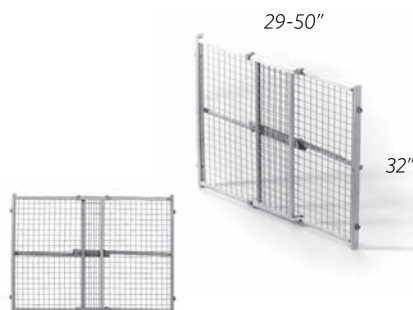

2932WWM

Expands : 29-50" wide x 32" high
74-127 cm wide x 81 cm high
Mesh : 1.3 x 1.3"
3.3 x 3.3 cm
Wire Gauge : 16
Weight : 5.75 lbs (8.5 w/carton)
2.6 kg (39 w/carton)