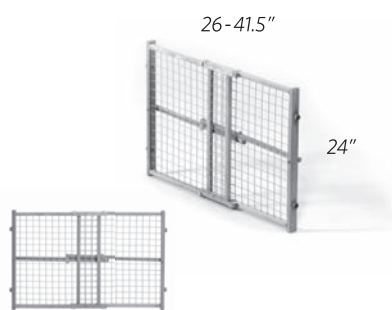

Wire Mesh Design  
29-50" wide x 44" high

- Strong & Durable Wood & Wire Mesh Construction
- Safe & Secure Pressure Locking Bar
- Portable, Easy to Install No Assembly Required

Also Available in  
29-50" wide x 32" high  
26-41.5" wide x 24" high

Tri-Lingual  
Carton Graphics

Keeps Pets in a Good Place .

**Wood Pet Gates** *All UPS Shippable*

## 2924WEW

Expands : 53-96" wide x 24" high  
 135-244 wide x 61 cm high  
 Baluster Spacing : 2" i.d.  
 5 cm i.d.  
 Weight : 7.25 lbs (9.25 w/carton)  
 3.3 kg (4.2 w/carton)

## 2932WAC

Expands : 24-60" wide x 32" high  
 61-152 cm wide x 81 cm high  
 Weight : 6.5 lbs (8.5 w/carton)  
 3 kg (3.9 w/carton)