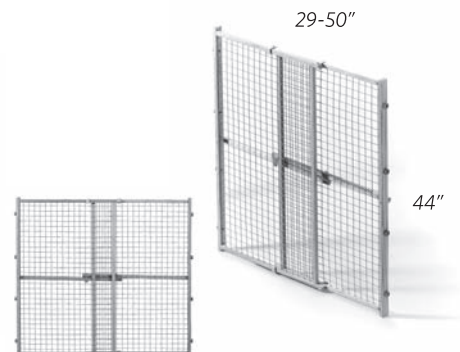

## 2924WEW

Expands : 53-96" wide x 24" high  
 135-244 wide x 61 cm high  
 Baluster Spacing : 2" i.d.  
 5 cm i.d.  
 Weight : 7.25 lbs (9.25 w/carton)  
 3.3 kg (4.2 w/carton)

## 2932WAC

Expands : 24-60" wide x 32" high  
 61-152 cm wide x 81 cm high  
 Weight : 6.5 lbs (8.5 w/carton)  
 3 kg (3.9 w/carton)

## 2924WWM

Expands : 26-41.5" wide x 24" high  
 66-105.4 cm wide x 61 cm high  
 Mesh : 1.3 x 1.3"  
 3.3 x 3.3 cm  
 Wire Gauge : 16  
 Weight : 4.8 lbs (6.5 w/carton)  
 2.1 kg (3 w/carton)

## 2932WWM

Expands : 29-50" wide x 32" high  
 74-127 cm wide x 81 cm high  
 Mesh : 1.3 x 1.3"  
 3.3 x 3.3 cm  
 Wire Gauge : 16  
 Weight : 5.75 lbs (8.5 w/carton)  
 2.6 kg (39 w/carton)