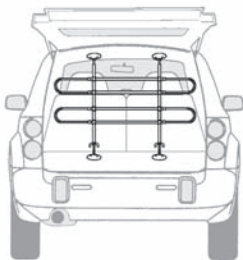

pet barriers

Wire Mesh

Horizontally and Vertically Adjustable
Packed 1 per Carton, UPS Shippable

Model 13

Size: Expandable from
31 - 70" W x 31 - 50" H
79 - 178 W x 79 - 127 H cm
Mesh: 1.125 x 6"
3 x 15 cm
Finish: Black Electro-Coated
Material: 5 & 9 gauge wire
Weight: 16 lbs (19 w/ctn)
7 kg (8.6 w/ctn)

Model 13EX Extension Panel

Size: 23 W x 24 H"
58 W x 61 H cm
Mesh: 2 x 2"
5 x 5 cm
Finish: Black Electro-Coated
Material: 9 gauge wire
Weight: 3 lbs (5 w/ctn)
1.4 kg (2.3 w/ctn)

Tubular

Model 10 4 Bar Tubular Vehicle Barrier

Size: Expandable from
34 - 65 W to 30 - 46 H"
86 - 165 W to 76 - 117 H cm
Finish: Black Electro-Coat
Weight: 7 lbs (8 w/ctn)
3 kg (4 w/ctn)
Packed: 6 per master carton
UPC: Individual

UPC: Master

Model 11 6 Bar Tubular Vehicle Barrier

Size: Expandable from
34 - 65 W to 30 - 55 H"
86 - 165 W to 76 - 140 H cm
Finish: Black Electro-Coat
Weight: 9 lbs (11 w/ctn)
4 kg (5 w/ctn)
Packed: 4 per master carton
UPC: Individual

UPC: Master

Model 12 Extender 2 Bar Extension Kit

Size: Expandable from 34 to 65 H"
86 to 165 H cm
Adds 9" / 23 cm to Height
Finish: Black Electro-Coat
Weight: 2 lbs (3 w/ctn)
.9 kg (1.4 w/ctn)
Packed: 10 per master carton
UPC: Individual

UPC: Master

www.midwesthomes4pets.com

P.O. Box 1031 Muncie, IN 47308 USA Made in China
800 428 8560 PART# 5060 (113)