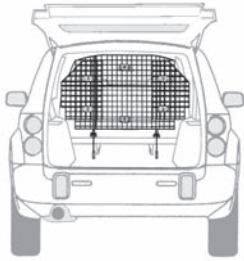

Model 10 Pet Barrier 4-Bar Configuration

Model 12 Extender 2-Bar Extension Kit

Model 11 Pet Barrier 6-Bar Configuration

Models 10, 11, 12

pet barriers

Wire Mesh

Horizontally and Vertically Adjustable
Packed 1 per Carton, UPS Shippable