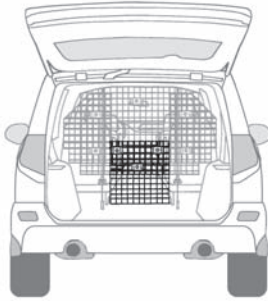

Model 10 Pet Barrier 4-Bar Configuration

Model 12 Extender 2-Bar Extension Kit

Model 11 Pet Barrier 6-Bar Configuration

Models 10, 11, 12

pet barriers

Wire Mesh

Horizontally and Vertically Adjustable
Packed 1 per Carton, UPS Shippable