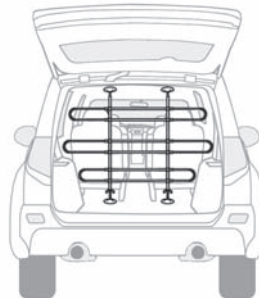

pet barriers

Wire Mesh

Horizontally and Vertically Adjustable
Packed 1 per Carton, UPS Shippable

Model 13

Size: Expandable from
31 - 70" W x 31 - 50" H
79 - 178 W x 79 - 127 H cm
Mesh: 1.125 x 6"
3 x 15 cm
Finish: Black Electro-Coated
Material: 5 & 9 gauge wire
Weight: 16 lbs (19 w/ctn)
7 kg (8.6 w/ctn)

Model 13EX Extension Panel

Size: 23 W x 24 H"
58 W x 61 H cm
Mesh: 2 x 2"
5 x 5 cm
Finish: Black Electro-Coated
Material: 9 gauge wire
Weight: 3 lbs (5 w/ctn)
1.4 kg (2.3 w/ctn)

Tubular

Model 10 4 Bar Tubular Vehicle Barrier

Size: Expandable from
34 - 65 W to 30 - 46 H"
86 - 165 W to 76 - 117 H cm
Finish: Black Electro-Coat
Weight: 7 lbs (8 w/ctn)
3 kg (4 w/ctn)
Packed: 6 per master carton
UPC: Individual

UPC: Master

Model 11 6 Bar Tubular Vehicle Barrier

Size: Expandable from
34 - 65 W to 30 - 55 H"
86 - 165 W to 76 - 140 H cm
Finish: Black Electro-Coat
Weight: 9 lbs (11 w/ctn)
4 kg (5 w/ctn)
Packed: 4 per master carton
UPC: Individual

UPC: Master

Model 12 Extender 2 Bar Extension Kit

Size: Expandable from 34 to 65 H"
86 to 165 H cm
Adds 9" / 23 cm to Height
Finish: Black Electro-Coat
Weight: 2 lbs (3 w/ctn)
.9 kg (1.4 w/ctn)
Packed: 10 per master carton
UPC: Individual

UPC: Master

www.midwesthomes4pets.com

P.O. Box 1031 Muncie, IN 47308 USA Made in China
800 428 8560 PART# 5060 (113)