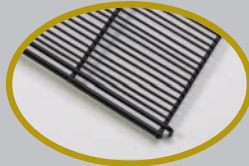

Puppy Playpens

224-05, 224-10, 236-05, 236-10, 248-05, 248-10

Model 236-05

Designed Specifically with Breeders & Show Enthusiasts in Mind

Provides Puppies Safe & Adjustable Space of Their Own

- Attractive, Long Lasting and Easy to Maintain Double-Nickel Chrome Plated Finish
- Top and Side Openings Provide Convenient Access
- Adjustable Floor Grid Keeps Dogs Elevated & Clean
- Folds Flat for Easy Transportation and Storage
- Safe and Secure Slide-Bolt Latches
- Tough, Easy to Clean Plastic Pans

*Durable, Easy to Clean
1/2" / 1.27 cm Spaced Vinyl
Coated Floor Grid Protects &
Provides for Proper Hygiene*

*1" / 2.54 cm Spaced
Vinyl Coated Floor Grid*

Puppy Playpens

Packed 1 per Carton, UPS Shippable

Model 224-05

Size: 24 L x 36 W x 30 H"
61 L x 91 W x 76 Hcm

Mesh: 1,125 x 6"
29 x 151 cm

Material: 7 & 11 gauge (pen)
3 & 11 gauge (floor grid)

Weight: 35 lbs (41 w/ctn)
16 kg (19 w/ctn)

Includes: (1) pan,
(1) 1/2" / 1.27 cm Spacing Floor Grid

Model 224-10

Size: 24 L x 36 W x 30 H"
61 L x 91 W x 76 Hcm

Mesh: 1,125 x 6"
29 x 151 cm

Material: 7 & 11 gauge (pen)
3 & 11 gauge (floor grid)

Weight: 34 lbs (41 w/ctn)
15 kg (19 w/ctn)

Includes: (1) pan,
(1) 1" / 2.54 cm Spacing Floor Grid