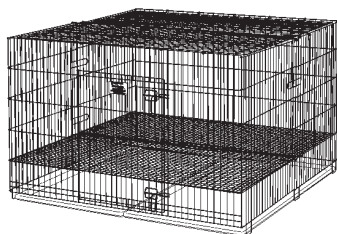

Model 236-05

Size: 36 L x 36 W x 30 H"
91 L x 91 W x 76 Hcm

Mesh: 1,125 x 6"
29 x 151 cm

Material: 7 & 11 gauge (pen)
3 & 11 gauge (floor grid)

Weight: 50 lbs (57 w/ctn)
23 kg (26 w/ctn)

Includes: (2) pans,
(2) 1/2" / 1.27 cm Spacing Floor Grids,
(1) "Pan Gap" Cover

Model 236-10

Size: 36 L x 36 W x 30 H"
91 L x 91 W x 76 Hcm

Mesh: 1,125 x 6"
29 x 151 cm

Material: 7 & 11 gauge (pen)
3 & 11 gauge (floor grid)

Weight: 49 lbs (56 w/ctn)
22 kg (25 w/ctn)

Includes: (2) pans,
(2) 1" / 2.54 cm Spacing Floor Grids,
(1) "Pan Gap" Cover

Model 248-05

Size: 48 L x 48 W x 30 H"
122 L x 122 W x 76 Hcm

Mesh: 1,125 x 6"
29 x 151 cm

Material: 7 & 11 gauge (pen)
3 & 11 gauge (floor grid)

Weight: 75 lbs (84 w/ctn)
34 kg (38 w/ctn)

Includes: (2) pans,
(2) 1/2" / 1.27 cm Spacing Floor Grids,
(1) "Pan Gap" Cover

Model 248-10

Size: 48 L x 48 W x 30 H"
122 L x 122 W x 76 Hcm

Mesh: 1,125 x 6"
29 x 151 cm

Material: 7 & 11 gauge (pen)
3 & 11 gauge (floor grid)

Weight: 73 lbs (82 w/ctn)
33 kg (37 w/ctn)

Includes: (2) pans,
(2) 1" / 2.54 cm Spacing Floor Grids,
(1) "Pan Gap" Cover