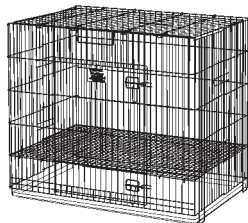

Model 224-05

Size: 24 L x 36 W x 30 H"
61 L x 91 W x 76 Hcm

Mesh: 1,125 x 6"
29 x 151 cm

Material: 7 & 11 gauge (pen)
3 & 11 gauge (floor grid)

Weight: 35 lbs (41 w/ctn)
16 kg (19 w/ctn)

Includes: (1) pan,
(1) 1/2" / 1.27 cm Spacing Floor Grid

Model 224-10

Size: 24 L x 36 W x 30 H"
61 L x 91 W x 76 Hcm

Mesh: 1,125 x 6"
29 x 151 cm

Material: 7 & 11 gauge (pen)
3 & 11 gauge (floor grid)

Weight: 34 lbs (41 w/ctn)
15 kg (19 w/ctn)

Includes: (1) pan,
(1) 1" / 2.54 cm Spacing Floor Grid

Model 236-05

Size: 36 L x 36 W x 30 H"
91 L x 91 W x 76 Hcm

Mesh: 1,125 x 6"
29 x 151 cm

Material: 7 & 11 gauge (pen)
3 & 11 gauge (floor grid)

Weight: 50 lbs (57 w/ctn)
23 kg (26 w/ctn)

Includes: (2) pans,
(2) 1/2" / 1.27 cm Spacing Floor Grids,
(1) "Pan Gap" Cover

Model 236-10

Size: 36 L x 36 W x 30 H"
91 L x 91 W x 76 Hcm

Mesh: 1,125 x 6"
29 x 151 cm

Material: 7 & 11 gauge (pen)
3 & 11 gauge (floor grid)

Weight: 49 lbs (56 w/ctn)
22 kg (25 w/ctn)

Includes: (2) pans,
(2) 1" / 2.54 cm Spacing Floor Grids,
(1) "Pan Gap" Cover