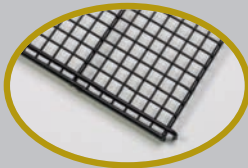

Puppy Playpens

224-05, 224-10, 236-05, 236-10, 248-05, 248-10

Model 236-05

Designed Specifically with Breeders & Show Enthusiasts in Mind

Provides Puppies Safe & Adjustable Space of Their Own

- Attractive, Long Lasting and Easy to Maintain Double-Nickel Chrome Plated Finish
- Top and Side Openings Provide Convenient Access
- Adjustable Floor Grid Keeps Dogs Elevated & Clean
- Folds Flat for Easy Transportation and Storage
- Safe and Secure Slide-Bolt Latches
- Tough, Easy to Clean Plastic Pans

*Durable, Easy to Clean
1/2" / 1.27 cm Spaced Vinyl
Coated Floor Grid Protects &
Provides for Proper Hygiene*

*1" / 2.54 cm Spaced
Vinyl Coated Floor Grid*

Puppy Playpens

Packed 1 per Carton, UPS Shippable

Model 224-05

Size: 24 L x 36 W x 30 H"
61 L x 91 W x 76 Hcm

Mesh: 1,125 x 6"
29 x 151 cm

Material: 7 & 11 gauge (pen)
3 & 11 gauge (floor grid)

Weight: 35 lbs (41 w/ctn)
16 kg (19 w/ctn)

Includes: (1) pan,
(1) 1/2" / 1.27 cm Spacing Floor Grid

Model 224-10

Size: 24 L x 36 W x 30 H"
61 L x 91 W x 76 Hcm

Mesh: 1,125 x 6"
29 x 151 cm

Material: 7 & 11 gauge (pen)
3 & 11 gauge (floor grid)

Weight: 34 lbs (41 w/ctn)
15 kg (19 w/ctn)

Includes: (1) pan,
(1) 1" / 2.54 cm Spacing Floor Grid