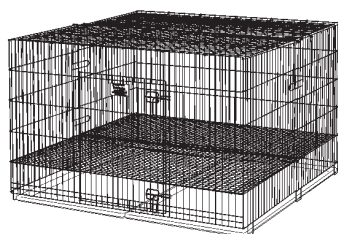

Model 236-10

Size: 36 L x 36 W x 30 H"
91 L x 91 W x 76 Hcm

Mesh: 1,125 x 6"
29 x 151 cm

Material: 7 & 11 gauge (pen)
3 & 11 gauge (floor grid)

Weight: 49 lbs (56 w/ctn)
22 kg (25 w/ctn)

Includes: (2) pans,
(2) 1" / 2.54 cm Spacing Floor Grids,
(1) "Pan Gap" Cover

Model 248-05

Size: 48 L x 48 W x 30 H"
122 L x 122 W x 76 Hcm

Mesh: 1,125 x 6"
29 x 151 cm

Material: 7 & 11 gauge (pen)
3 & 11 gauge (floor grid)

Weight: 75 lbs (84 w/ctn)
34 kg (38 w/ctn)

Includes: (2) pans,
(2) 1/2" / 1.27 cm Spacing Floor Grids,
(1) "Pan Gap" Cover

Model 248-10

Size: 48 L x 48 W x 30 H"
122 L x 122 W x 76 Hcm

Mesh: 1,125 x 6"
29 x 151 cm

Material: 7 & 11 gauge (pen)
3 & 11 gauge (floor grid)

Weight: 73 lbs (82 w/ctn)
33 kg (37 w/ctn)

Includes: (2) pans,
(2) 1" / 2.54 cm Spacing Floor Grids,
(1) "Pan Gap" Cover

Puppy Playpen Floor Grids:

Model 224-05F

Fits Models: 224-05, 224-10

Weight: 8 lbs (10 w/ctn)
3.6 kg (4.5 w/ctn)

Floor Grid Spacing: 1/2" / 1.27 cm

Model 224-10F

Fits Models: 224-05, 224-10

Weight: 8 lbs (10 w/ctn)
3.6 kg (4.5 w/ctn)