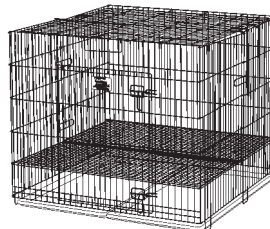

Model 224-05

Size: 24 L x 36 W x 30 H"
61 L x 91 W x 76 Hcm

Mesh: 1,125 x 6"
29 x 151 cm

Material: 7 & 11 gauge (pen)
3 & 11 gauge (floor grid)

Weight: 35 lbs (41 w/ctn)
16 kg (19 w/ctn)

Includes: (1) pan,
(1) 1/2" / 1.27 cm Spacing Floor Grid

Model 224-10

Size: 24 L x 36 W x 30 H"
61 L x 91 W x 76 Hcm

Mesh: 1,125 x 6"
29 x 151 cm

Material: 7 & 11 gauge (pen)
3 & 11 gauge (floor grid)

Weight: 34 lbs (41 w/ctn)
15 kg (19 w/ctn)

Includes: (1) pan,
(1) 1" / 2.54 cm Spacing Floor Grid

Model 236-05

Size: 36 L x 36 W x 30 H"
91 L x 91 W x 76 Hcm

Mesh: 1,125 x 6"
29 x 151 cm

Material: 7 & 11 gauge (pen)
3 & 11 gauge (floor grid)

Weight: 50 lbs (57 w/ctn)
23 kg (26 w/ctn)

Includes: (2) pans,
(2) 1/2" / 1.27 cm Spacing Floor Grids,
(1) "Pan Gap" Cover

Model 236-10

Size: 36 L x 36 W x 30 H"
91 L x 91 W x 76 Hcm

Mesh: 1,125 x 6"
29 x 151 cm

Material: 7 & 11 gauge (pen)
3 & 11 gauge (floor grid)

Weight: 49 lbs (56 w/ctn)
22 kg (25 w/ctn)

Includes: (2) pans,
(2) 1" / 2.54 cm Spacing Floor Grids,
(1) "Pan Gap" Cover