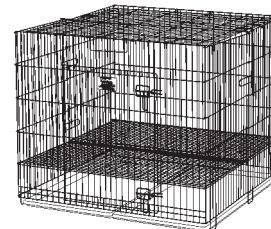

Model 224-10

Size: 24 L x 36 W x 30 H"
61 L x 91 W x 76 Hcm

Mesh: 1,125 x 6"
29 x 151 cm

Material: 7 & 11 gauge (pen)
3 & 11 gauge (floor grid)

Weight: 34 lbs (41 w/ctn)
15 kg (19 w/ctn)

Includes: (1) pan,
(1) 1" / 2.54 cm Spacing Floor Grid

Model 236-05

Size: 36 L x 36 W x 30 H"
91 L x 91 W x 76 Hcm

Mesh: 1,125 x 6"
29 x 151 cm

Material: 7 & 11 gauge (pen)
3 & 11 gauge (floor grid)

Weight: 50 lbs (57 w/ctn)
23 kg (26 w/ctn)

Includes: (2) pans,
(2) 1/2" / 1.27 cm Spacing Floor Grids,
(1) "Pan Gap" Cover

Model 236-10

Size: 36 L x 36 W x 30 H"
91 L x 91 W x 76 Hcm

Mesh: 1,125 x 6"
29 x 151 cm

Material: 7 & 11 gauge (pen)
3 & 11 gauge (floor grid)

Weight: 49 lbs (56 w/ctn)
22 kg (25 w/ctn)

Includes: (2) pans,
(2) 1" / 2.54 cm Spacing Floor Grids,
(1) "Pan Gap" Cover

Model 248-05

Size: 48 L x 48 W x 30 H"
122 L x 122 W x 76 Hcm

Mesh: 1,125 x 6"
29 x 151 cm

Material: 7 & 11 gauge (pen)
3 & 11 gauge (floor grid)

Weight: 75 lbs (84 w/ctn)
34 kg (38 w/ctn)

Includes: (2) pans,
(2) 1/2" / 1.27 cm Spacing Floor Grids,
(1) "Pan Gap" Cover