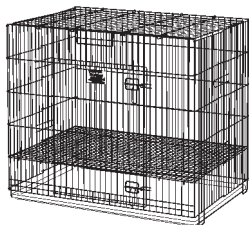

*Durable, Easy to Clean
1/2" / 1.27 cm Spaced Vinyl
Coated Floor Grid Protects &
Provides for Proper Hygiene*

*1" / 2.54 cm Spaced
Vinyl Coated Floor Grid*

Puppy Playpens

Packed 1 per Carton, UPS Shippable

Model 224-05

Size: 24 L x 36 W x 30 H"
61 L x 91 W x 76 Hcm

Mesh: 1,125 x 6"
29 x 151 cm

Material: 7 & 11 gauge (pen)
3 & 11 gauge (floor grid)

Weight: 35 lbs (41 w/ctn)
16 kg (19 w/ctn)

Includes: (1) pan,
(1) 1/2" / 1.27 cm Spacing Floor Grid

Model 224-10

Size: 24 L x 36 W x 30 H"
61 L x 91 W x 76 Hcm

Mesh: 1,125 x 6"
29 x 151 cm

Material: 7 & 11 gauge (pen)
3 & 11 gauge (floor grid)

Weight: 34 lbs (41 w/ctn)
15 kg (19 w/ctn)

Includes: (1) pan,
(1) 1" / 2.54 cm Spacing Floor Grid

Model 236-05

Size: 36 L x 36 W x 30 H"
91 L x 91 W x 76 Hcm

Mesh: 1,125 x 6"
29 x 151 cm

Material: 7 & 11 gauge (pen)
3 & 11 gauge (floor grid)

Weight: 50 lbs (57 w/ctn)
23 kg (26 w/ctn)

Includes: (2) pans,
(2) 1/2" / 1.27 cm Spacing Floor Grids,
(1) "Pan Gap" Cover