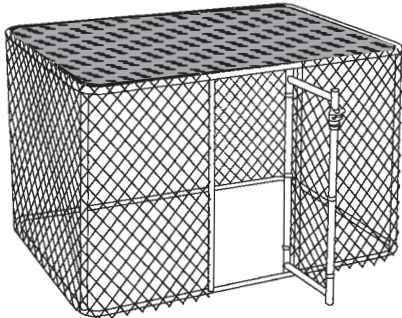

All Models Include Attractive Woven Polyethylene Sunscreen that Provides 80% Sunblock.

Model K9644 Provides Versatility of Positioning Door on Side or End.

End Door Installation Shown

Secure, Convenient, One-Hand Latch Operation Allows for Door to be Opened & Closed While Handling Pet.

Complete Kennel in Single Carton
K9644
UPS Shippable

- Unique Patented Design Provides **Quick & Easy** Set Up 30 Minutes / Pliers Only
- All Models **Include Sunscreen**
- Strong, Secure Rounded Corner Steel Frame Design Lighter in Weight Than Conventional Kennels
- Portable Easy to Reposition

Chain-Link Kennels

The 30 Minute Kennel!™

K9644

Dimensions: 6L x 4W x 4H'
1.83L x 1.22W x 1.22H m
Door Opening: 16W x 43.5H"
40.64W x 110.49H cm
Mesh: 2.25 x x 2.25" Chain-Link
5.72 x 5.72 cm Chain-Link
Finish: Galvanized Tube &
Chain-Link Fabric
Material: 1.25" / 3.18 cm Tube,
12 Gauge Wire
Weight lbs.: 76 lbs. / 34.47 kg
Packed: 1 per carton
Includes: 6 x 4' Sunscreen
1.83 x 1.22 m Sunscreen
Can Be Shipped UPS

K9664

Dimensions: 6L x 6W x 4H'
1.83L x 1.83W x 1.22H m
Door Opening: 16W x 43.5H"
40.64W x 110.49H cm
Mesh: 2.25 x x 2.25" Chain-Link
5.72 x 5.72 cm Chain-Link
Finish: Galvanized Tube &
Chain-Link Fabric
Material: 1.25" / 3.18 cm Tube,
12 Gauge Wire
Weight lbs.: 85 lbs. / 35.58 kg
Packed: 1 per carton
Includes: 6 x 6' Sunscreen
1.83 x 1.83 m Sunscreen
Can Be Shipped UPS