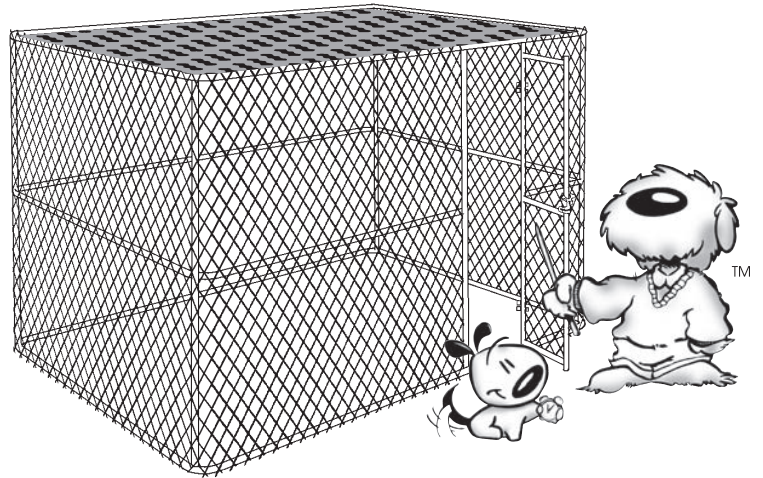

All Models Include Attractive Woven Polyethylene Sunscreen that Provides 80% Sunblock.

Model K9644 Provides Versatility of Positioning Door on Side or End.

End Door Installation Shown

Secure, Convenient, One-Hand Latch Operation Allows for Door to be Opened & Closed While Handling Pet.

Complete Kennel in Single Carton
K9644
UPS Shippable

- Unique Patented Design Provides **Quick & Easy** Set Up 30 Minutes / Pliers Only
- All Models **Include Sunscreen**
- Strong, Secure Rounded Corner Steel Frame Design Lighter in Weight Than Conventional Kennels
- Portable Easy to Reposition

Chain-Link Kennels

The 30 Minute Kennel!™

K9644

Dimensions: 6L x 4W x 4H'
1.83L x 1.22W x 1.22H m
Door Opening: 16W x 43.5H"
40.64W x 110.49H cm
Mesh: 2.25 x x 2.25" Chain-Link
5.72 x 5.72 cm Chain-Link
Finish: Galvanized Tube &
Chain-Link Fabric
Material: 1.25" / 3.18 cm Tube,
12 Gauge Wire
Weight lbs.: 76 lbs. / 34.47 kg
Packed: 1 per carton
Includes: 6 x 4' Sunscreen
1.83 x 1.22 m Sunscreen
Can Be Shipped UPS

K9664

Dimensions: 6L x 6W x 4H'
1.83L x 1.83W x 1.22H m
Door Opening: 16W x 43.5H"
40.64W x 110.49H cm
Mesh: 2.25 x x 2.25" Chain-Link
5.72 x 5.72 cm Chain-Link
Finish: Galvanized Tube &
Chain-Link Fabric
Material: 1.25" / 3.18 cm Tube,
12 Gauge Wire
Weight lbs.: 85 lbs. / 35.58 kg
Packed: 1 per carton
Includes: 6 x 6' Sunscreen
1.83 x 1.83 m Sunscreen
Can Be Shipped UPS